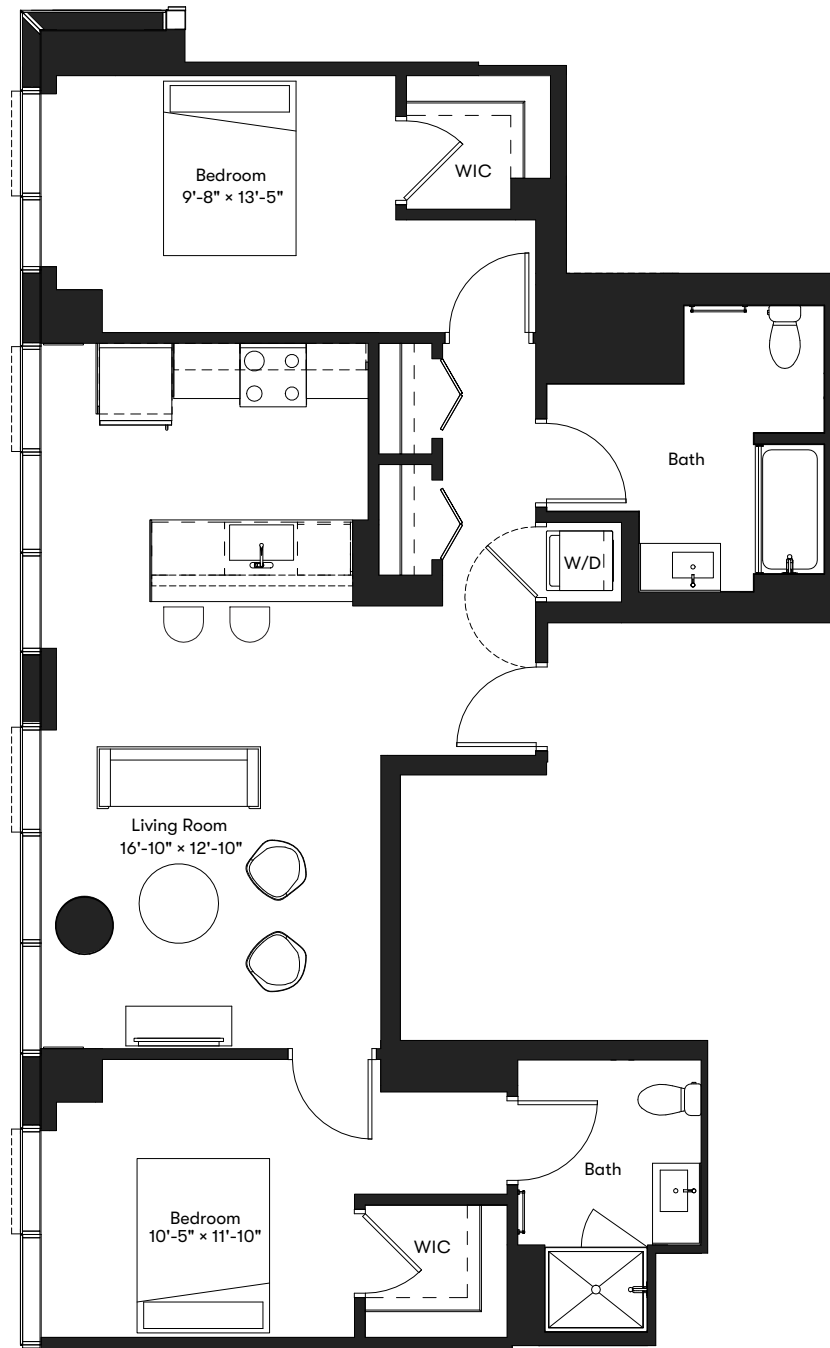

03

LEVEL 45
1,137 SF
2 BED/2 BATH

MILLIE
ON MICHIGAN