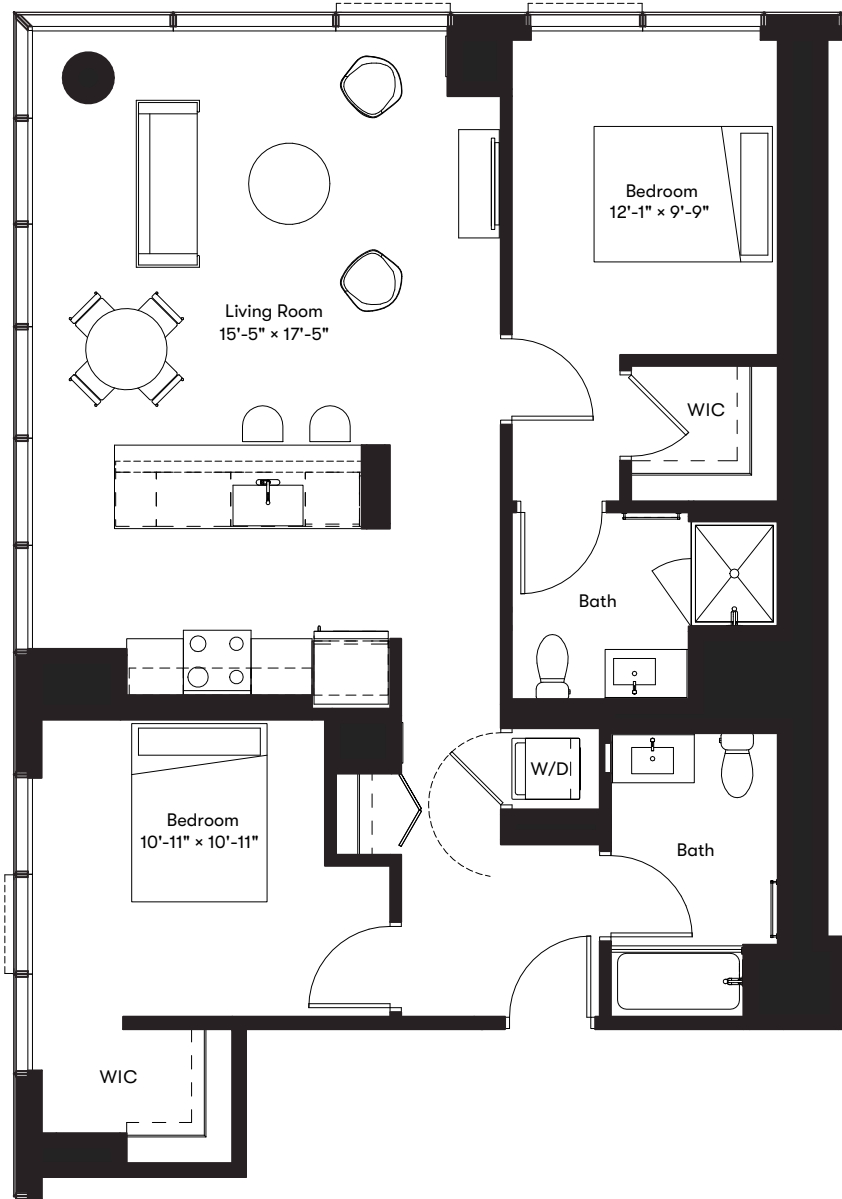

01

LEVEL 42-45
1,118 SF
2 BED/2 BATH

MILLIE
ON MICHIGAN