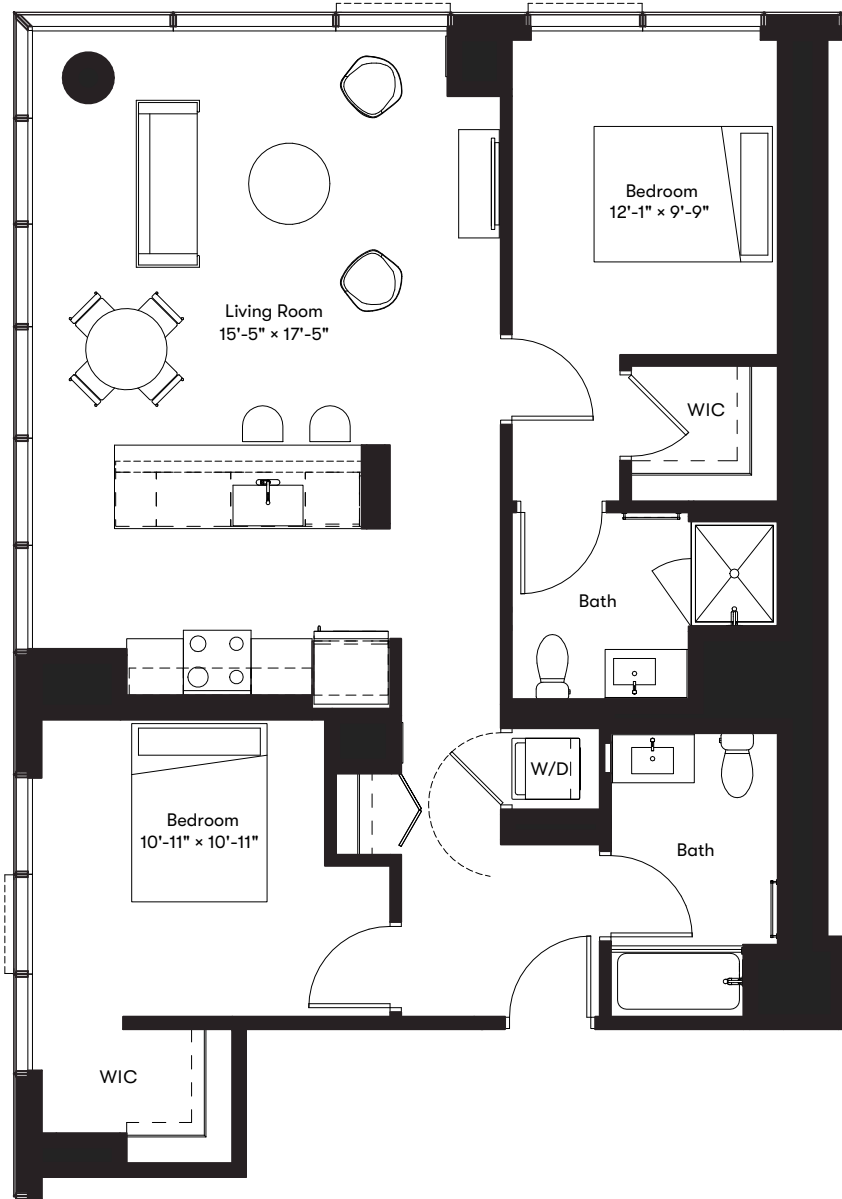

01

LEVEL 17-27
1,134 SF
2 BED/2 BATH

MILLIE
ON MICHIGAN