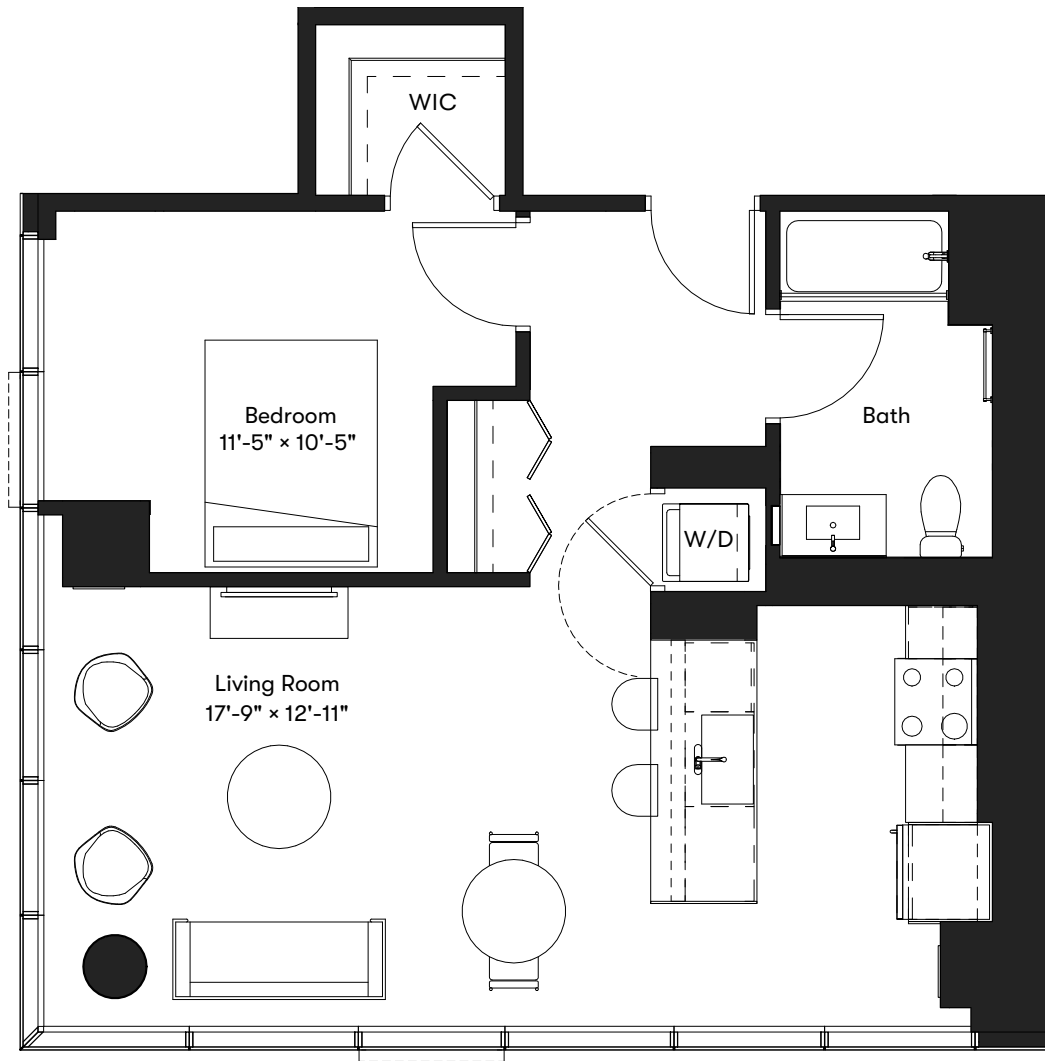

10

LEVEL 18, 23, 28, 33, 38, 43
754 SF
1 BED/1 BATH

MILLIE
ON MICHIGAN