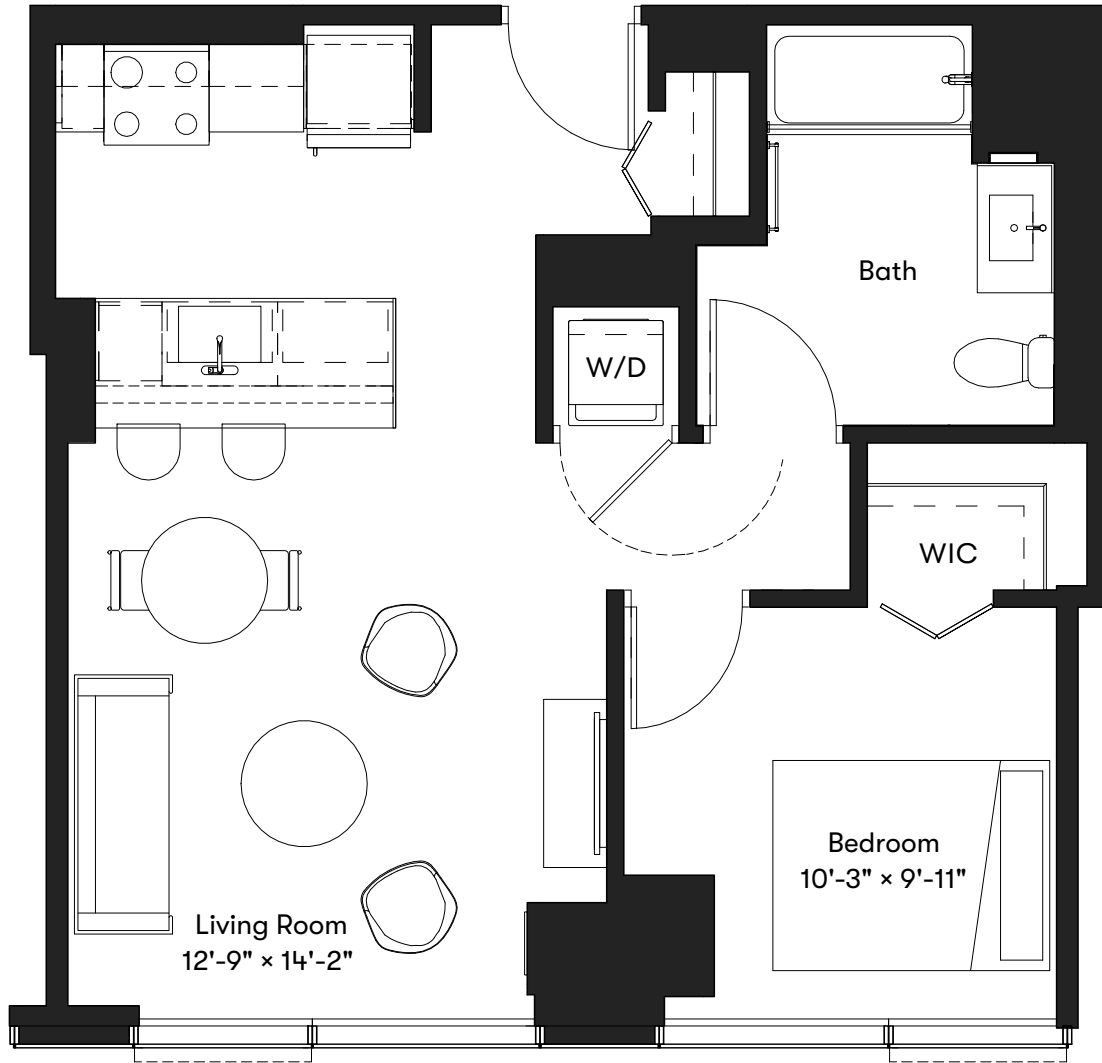

08

LEVEL 37, 39, 41, 42
607 SF
1 BED/1 BATH

MILLIE

ON MICHIGAN