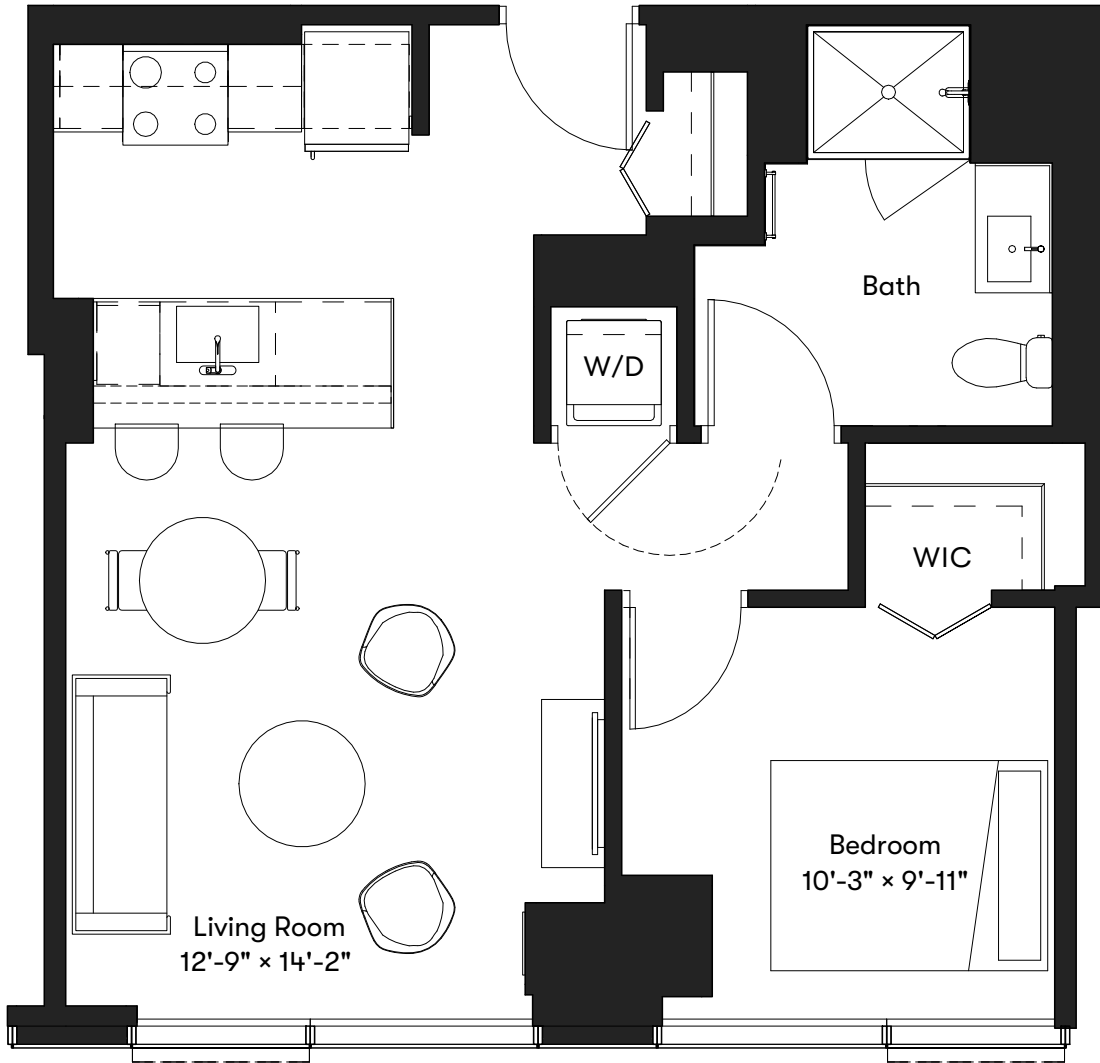

08

LEVEL 38, 40, 43-45
607 SF
1 BED/1 BATH

MILLIE
ON MICHIGAN