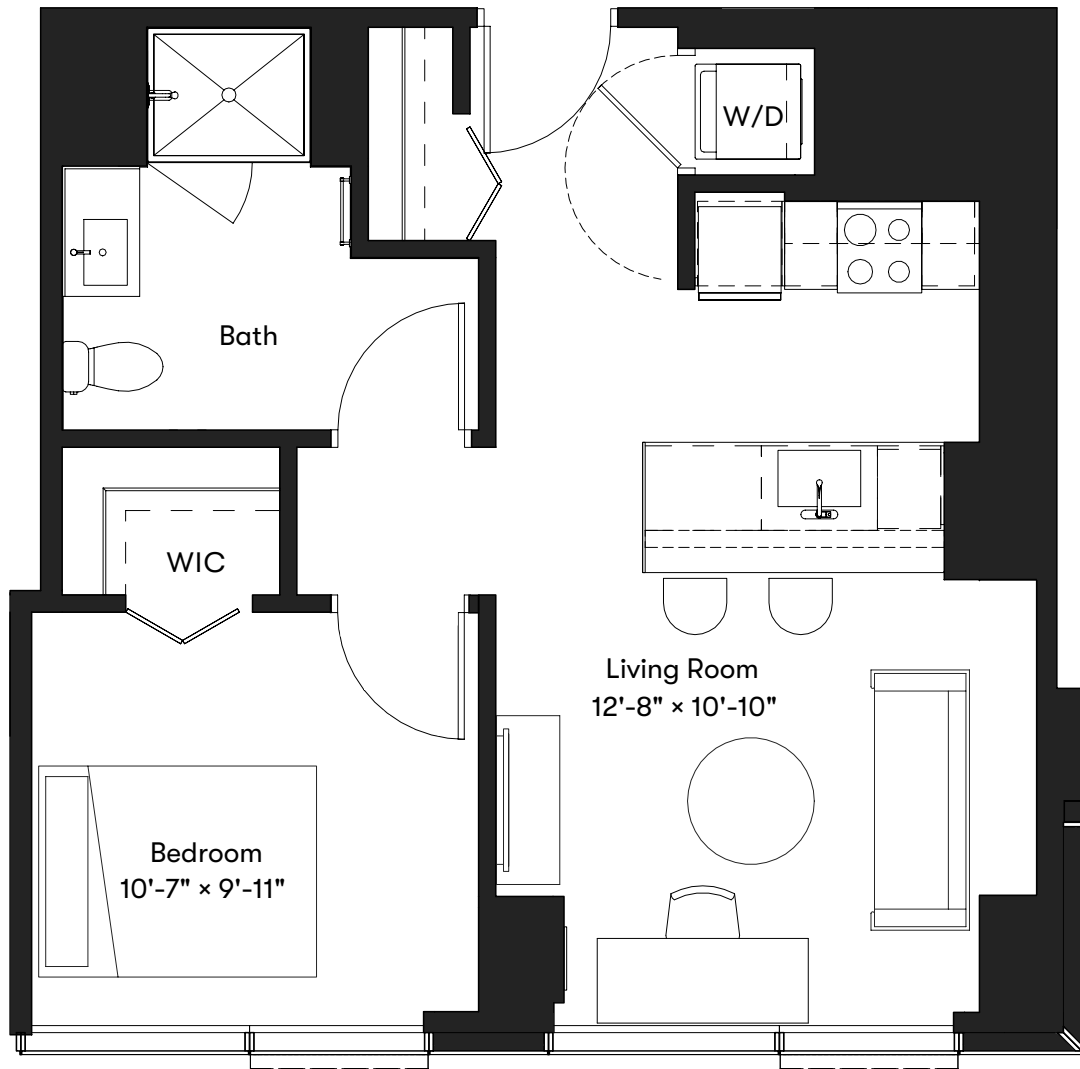

07

LEVEL 38-45
578 SF
1 BEDROOM/1 BATH

MILLIE

ON MICHIGAN

Sterling Bay

MAGELLAN
DEVELOPMENT GROUP

MAGELLAN
PROPERTY MANAGEMENT

↑ N LAKE →