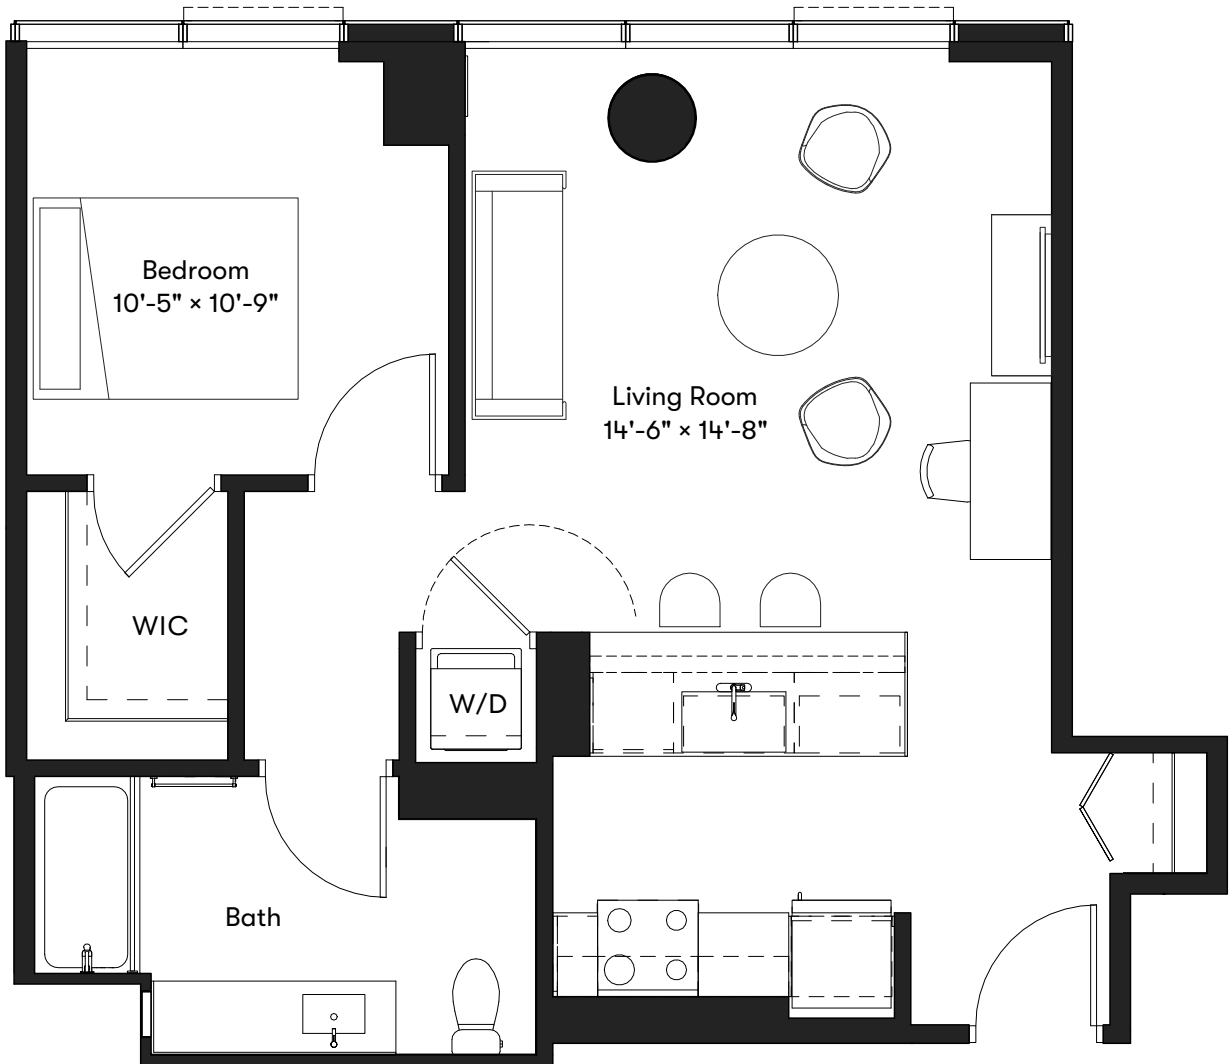

03

LEVEL 29, 32, 34, 36, 39, 44
723 SF
1 BED/1 BATH

MILLIE
ON MICHIGAN