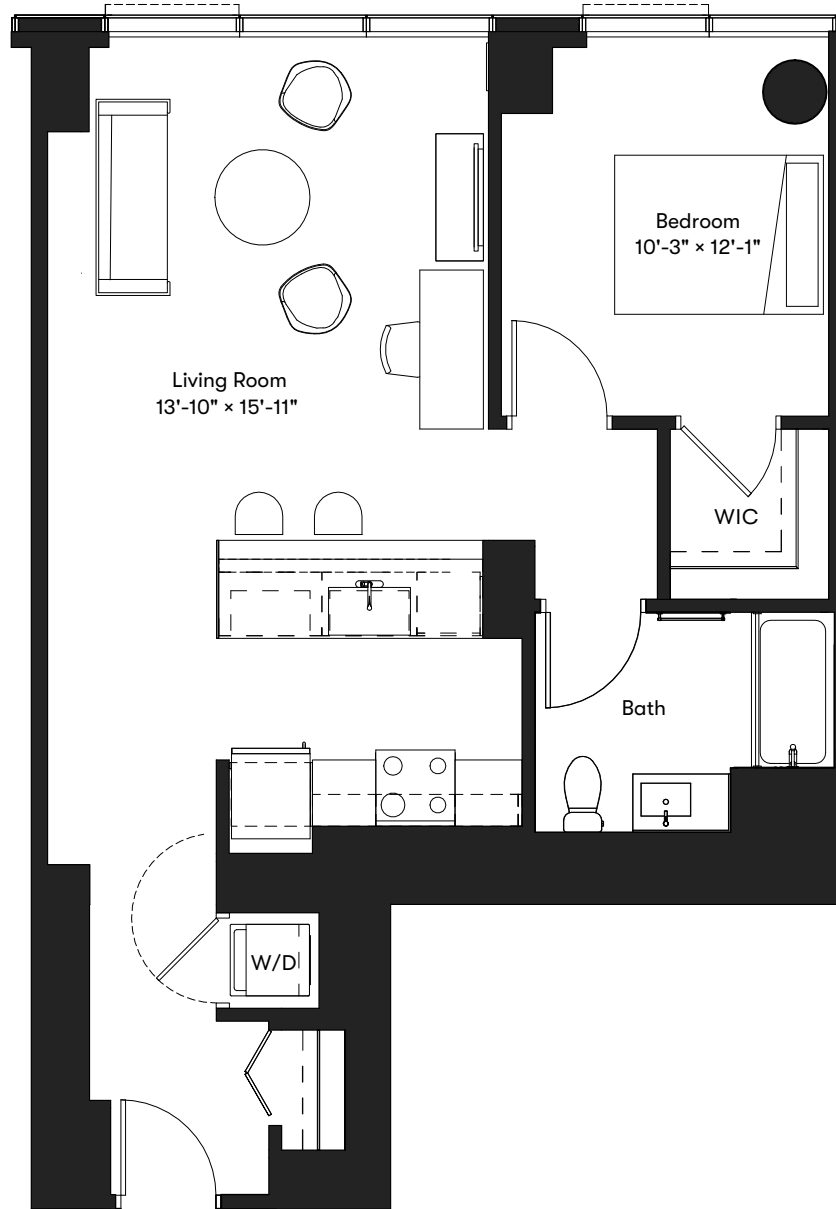

02

LEVEL 43
802 SF
1 BED/1 BATH

MILLIE
ON MICHIGAN

Sterling Bay

MAGELLAN
DEVELOPMENT GROUP

MAGELLAN
PROPERTY MANAGEMENT

↑ N LAKE →