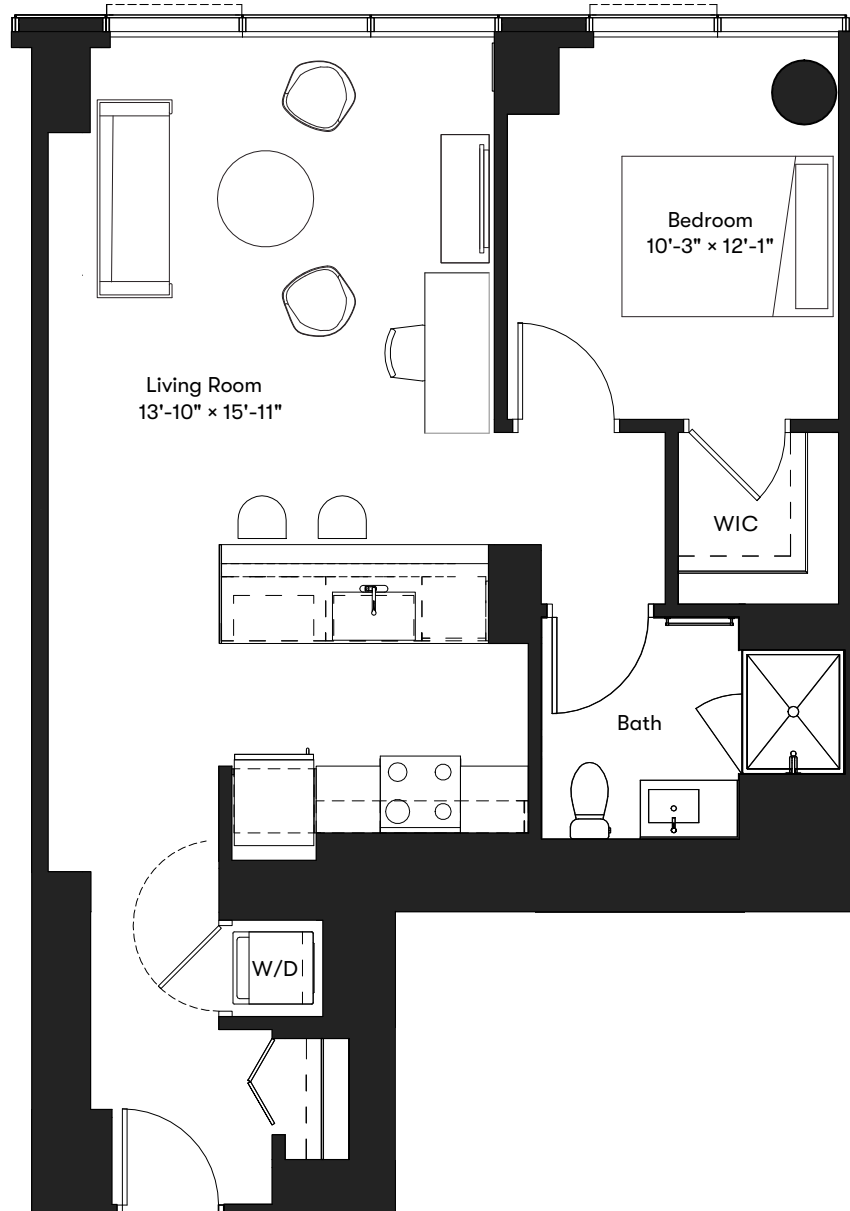

02

LEVEL 42, 44, 45
802 SF
1 BED/1 BATH

MILLIE
ON MICHIGAN

Sterling Bay

MAGELLAN
DEVELOPMENT GROUP

MAGELLAN
PROPERTY MANAGEMENT

↑ N LAKE →